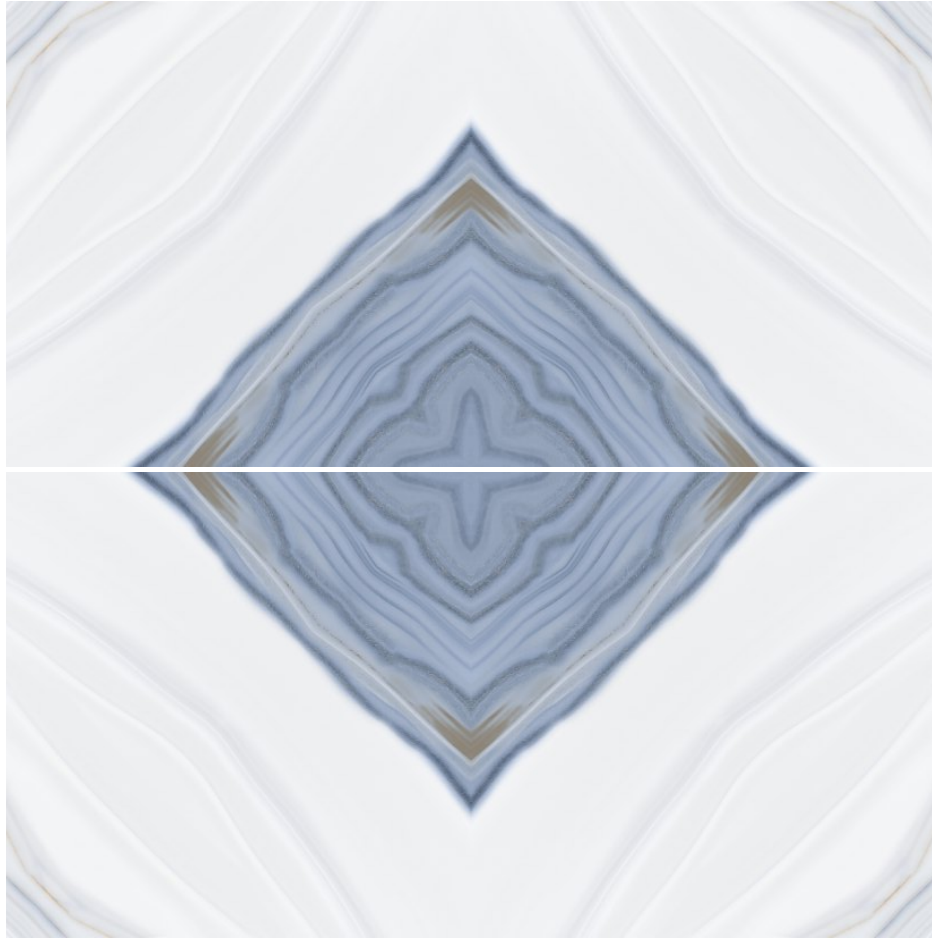

BOOK-555

600x1200mm Glossy

A NEW SCOPE
TO REDEFINE
CREATIVE SPACES

APPLICATIONS

BOOK-556

600x1200mm Glossy

A NEW SCOPE
TO REDEFINE
CREATIVE SPACES

APPLICATIONS